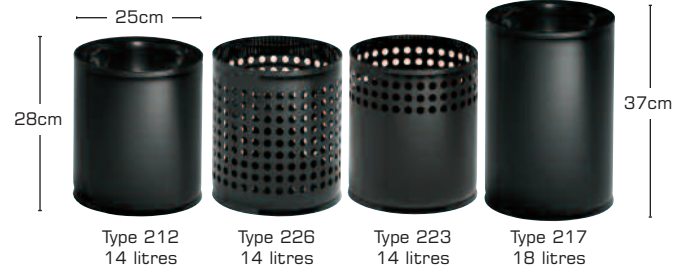

Series 500

Width 34 cm, depth 20 cm. Available in two heights: 32 cm and 39 cm, 20 and 25 litres respectively. To be used both indoors and outdoors - eg. in bathrooms, train stations and bus terminals. Available as standard galvanised or coated or galvanised and coated. This series is shown in red (RAL 3000).

Series 600 - type 626

Width 50 cm, depth 26 cm, 69 litres. As standard available galvanised or coated or galvanised and coated. Shown in alu-coated (RAL 9006).

Series 800 - type 823 and 836

42 cm in diameter, 83 litres. As standard available galvanised with or without coating. Typically for outdoor use. Base and lid are available as extras.

Series 900

Dispensers for paper towels. Choose among the following types:

- Type 923 | 20 x 27 cm, with an oval opening in the bottom. Measure of towel up to 25.5 cm in length and 10 cm in width.
- Type 926 | 30 x 27 cm, with a rectangular opening in the bottom. Measure of towel 25 x 9 cm.
- Type 927 | 30 x 27 cm, with an oval opening in the bottom. Measure of towel up to 25.5 cm in length and 10 cm in width.

Available in coated steel and matching any basket. This series is shown in alu-coated (RAL 9006).

Desk Tidy - type 023

9.7 cm high and 8.5 cm in diameter.

Series 200

Series 400

Series 800

Series 300

Series 500