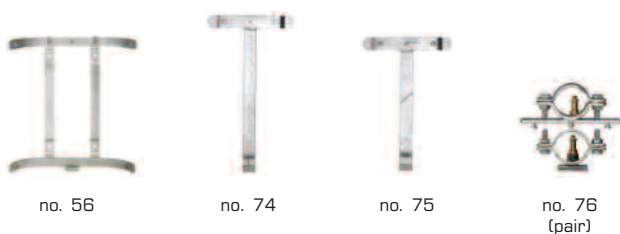

RM fittings

RM fittings

for series 500 and type 626

Available in hot dip galvanised steel and supplied with a lock.

- Fittings for mounting on a wall:
  - No. 56 | for type 626.
  - No. 74 | for types 536 and 542.
  - No. 75 | for types 512, 526 and 544.
- Fitting No. 76 (pair) for mounting on a tube standard with an external tube diameter of 50-65 mm for series 500.
- Free-standing fittings, to be fastened in concrete:
  - No. 57 | for type 626.
  - No. 77 | for types 512, 526 and 544.
  - No. 78 | for types 536 and 542.