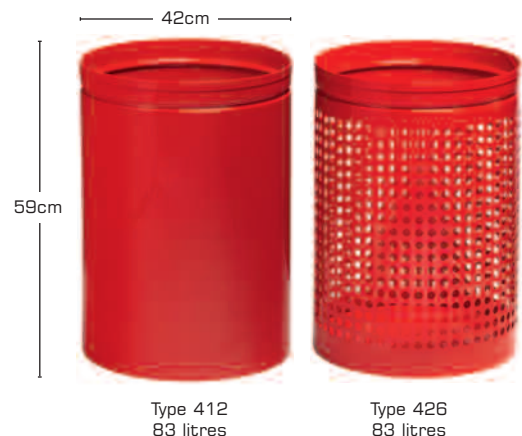

Series 600 - type 626

Width 50 cm, depth 26 cm, 69 litres. As standard available galvanised or coated or galvanised and coated. Shown in alu-coated (RAL 9006).

Series 800 - type 823 and 836

42 cm in diameter, 83 litres. As standard available galvanised with or without coating. Typically for outdoor use. Base and lid are available as extras.

Series 900

Dispensers for paper towels. Choose among the following types:

- Type 923 | 20 x 27 cm, with an oval opening in the bottom. Measure of towel up to 25.5 cm in length and 10 cm in width.
- Type 926 | 30 x 27 cm, with a rectangular opening in the bottom. Measure of towel 25 x 9 cm.
- Type 927 | 30 x 27 cm, with an oval opening in the bottom. Measure of towel up to 25.5 cm in length and 10 cm in width.

Available in coated steel and matching any basket. This series is shown in alu-coated (RAL 9006).

Desk Tidy - type 023

9.7 cm high and 8.5 cm in diameter.

Series 200

Series 400

Series 800

Series 300

Series 500