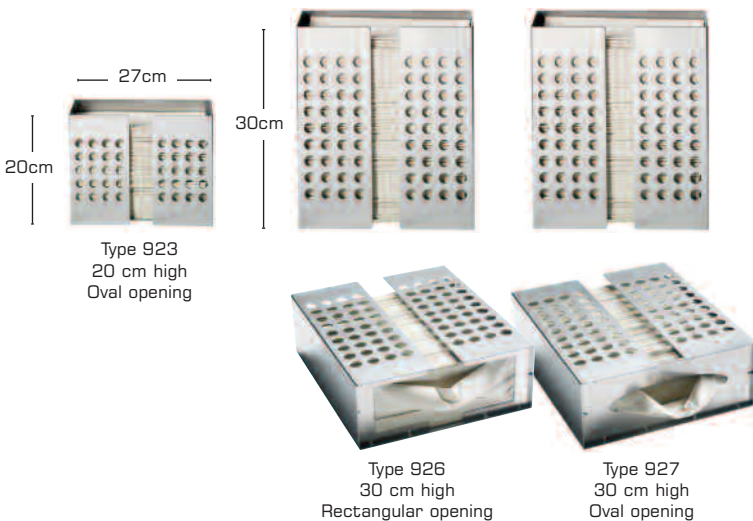

Series 600

Series 900