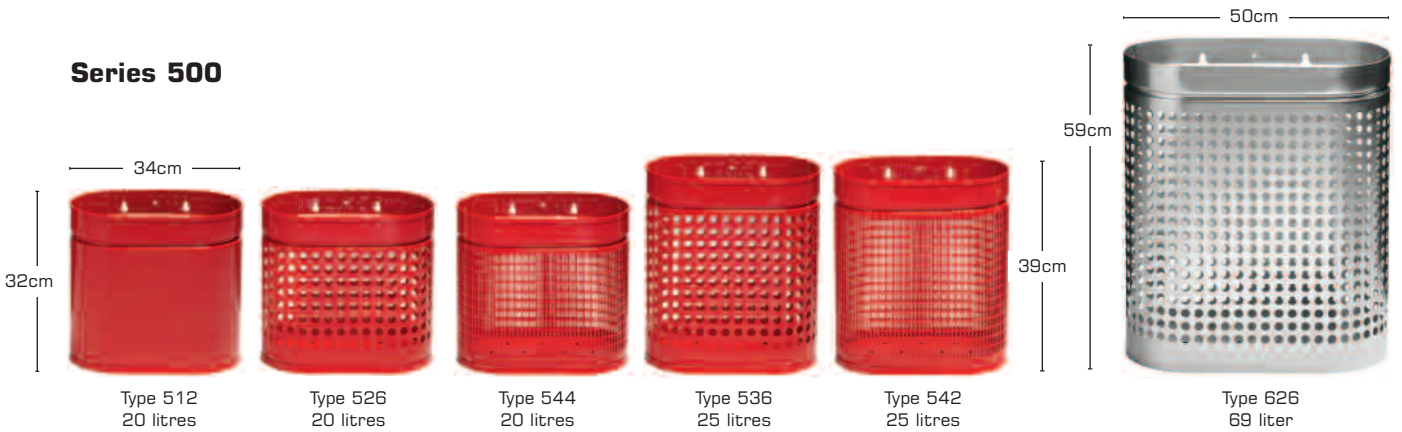

Series 500

Width 34 cm, depth 20 cm. Available in two heights: 32 cm and 39 cm, 20 and 25 litres respectively. To be used both indoors and outdoors - eg. in bathrooms, train stations and bus terminals. Available as standard galvanised or coated or galvanised and coated. This series is shown in red (RAL 3000).

Series 600 - type 626

Width 50 cm, depth 26 cm, 69 litres. As standard available galvanised or coated or galvanised and coated. Shown in alu-coated (RAL 9006).

Series 800 - type 823 and 836

42 cm in diameter, 83 litres. As standard available galvanised with or without coating. Typically for outdoor use. Base and lid are available as extras.

Available in coated steel and matching any basket. This series is shown in alu-coated (RAL 9006).

Desk Tidy - type 023

9.7 cm high and 8.5 cm in diameter.

Series 200

Series 400

Series 800

Series 300

Series 500