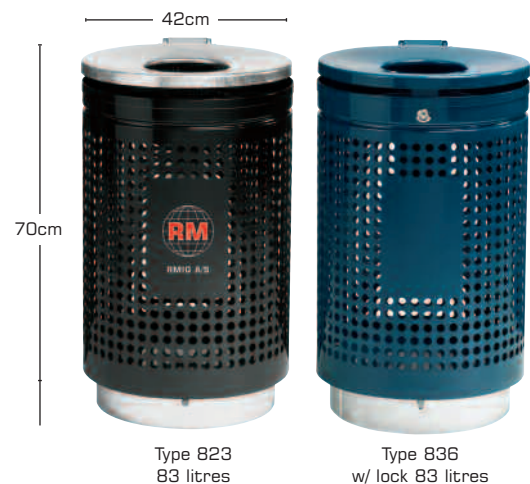

Available in coated steel and matching any basket. This series is shown in alu-coated (RAL 9006).

Desk Tidy - type 023

9.7 cm high and 8.5 cm in diameter.

Series 200

Series 400

Series 800

Series 300

Series 500