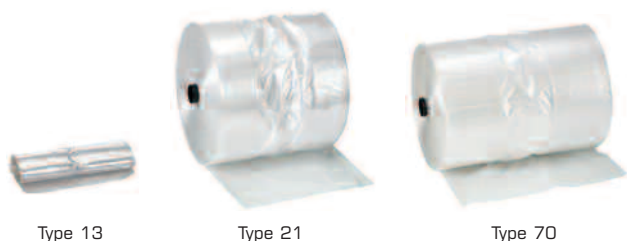

Various accessories

Plastic bags

Type 13

Type 21

Type 70

Plastic bags:

- Type 13 | 30 pcs. per roll. Fits RM pick-up.
- Type 21 | 1,000 pcs. per roll. Fits types 312, 323, 326 and series 500.
- Type 70 | 350 pcs. per roll. Fits series 400, 600 and 800.