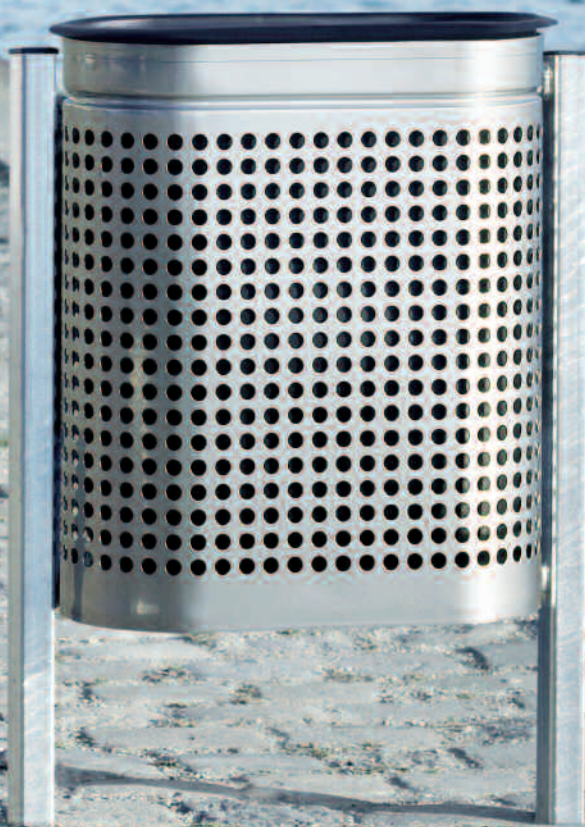

Outdoor use

The RM baskets in the series 400, 600 and 800 are especially suited for outdoor use. They are available galvanised or coated or in both finishes in several designs and range in size from 69 litres to 83 litres.

Series 500 is also suitable for outdoor use. The free-standing fitting available as an extra enables placing on the right spot and gives a stylish and effective look - ready for use.

Type 626 (69 litres)
alu-coated (RAL 9006)
Extras:
Fitting (no. 57)
Plastic inset (type 03)